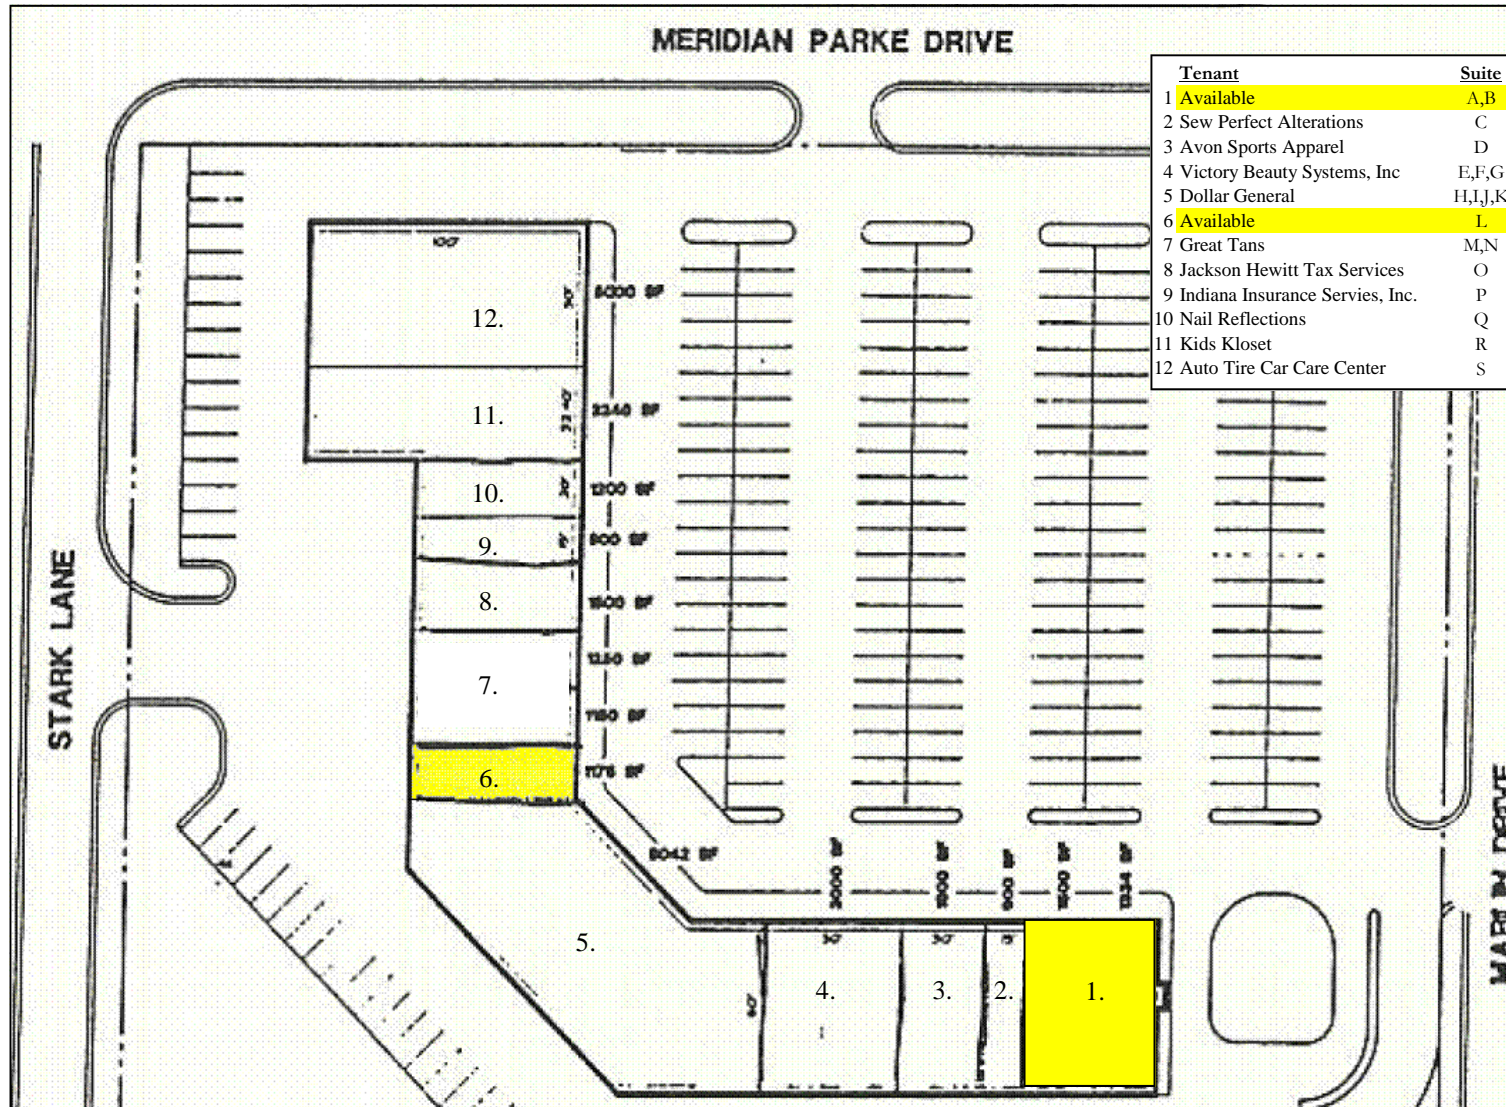

## Features

- Located at SR 135 & Meridian Parke Drive
- Great Neighborhood Location
- Adjacent to Kroger and Meijer
- Abundant Parking

	<u>Population</u>	<u>Income</u>
1 Mile	8,207	\$74,200
3 Mile	72,186	\$73,336
5 Mile	124,167	\$71,023

# MERIDIAN PARKE SHOPPES

3115 Meridian Parke Drive  
Greenwood, IN

Tenant	Suite	Size
1 Available	A,B	2,820
2 Sew Perfect Alterations	C	940
3 Avon Sports Apparel	D	1,800
4 Victory Beauty Systems, Inc	E,F,G	3,000
5 Dollar General	H,I,J,K	7,663
6 Available	L	1,260
7 Great Tans	M,N	2,350
8 Jackson Hewitt Tax Services	O	1,500
9 Indiana Insurance Servies, Inc.	P	900
10 Nail Reflections	Q	1,200
11 Kids Kloset	R	3,240
12 Auto Tire Car Care Center	S	5,000